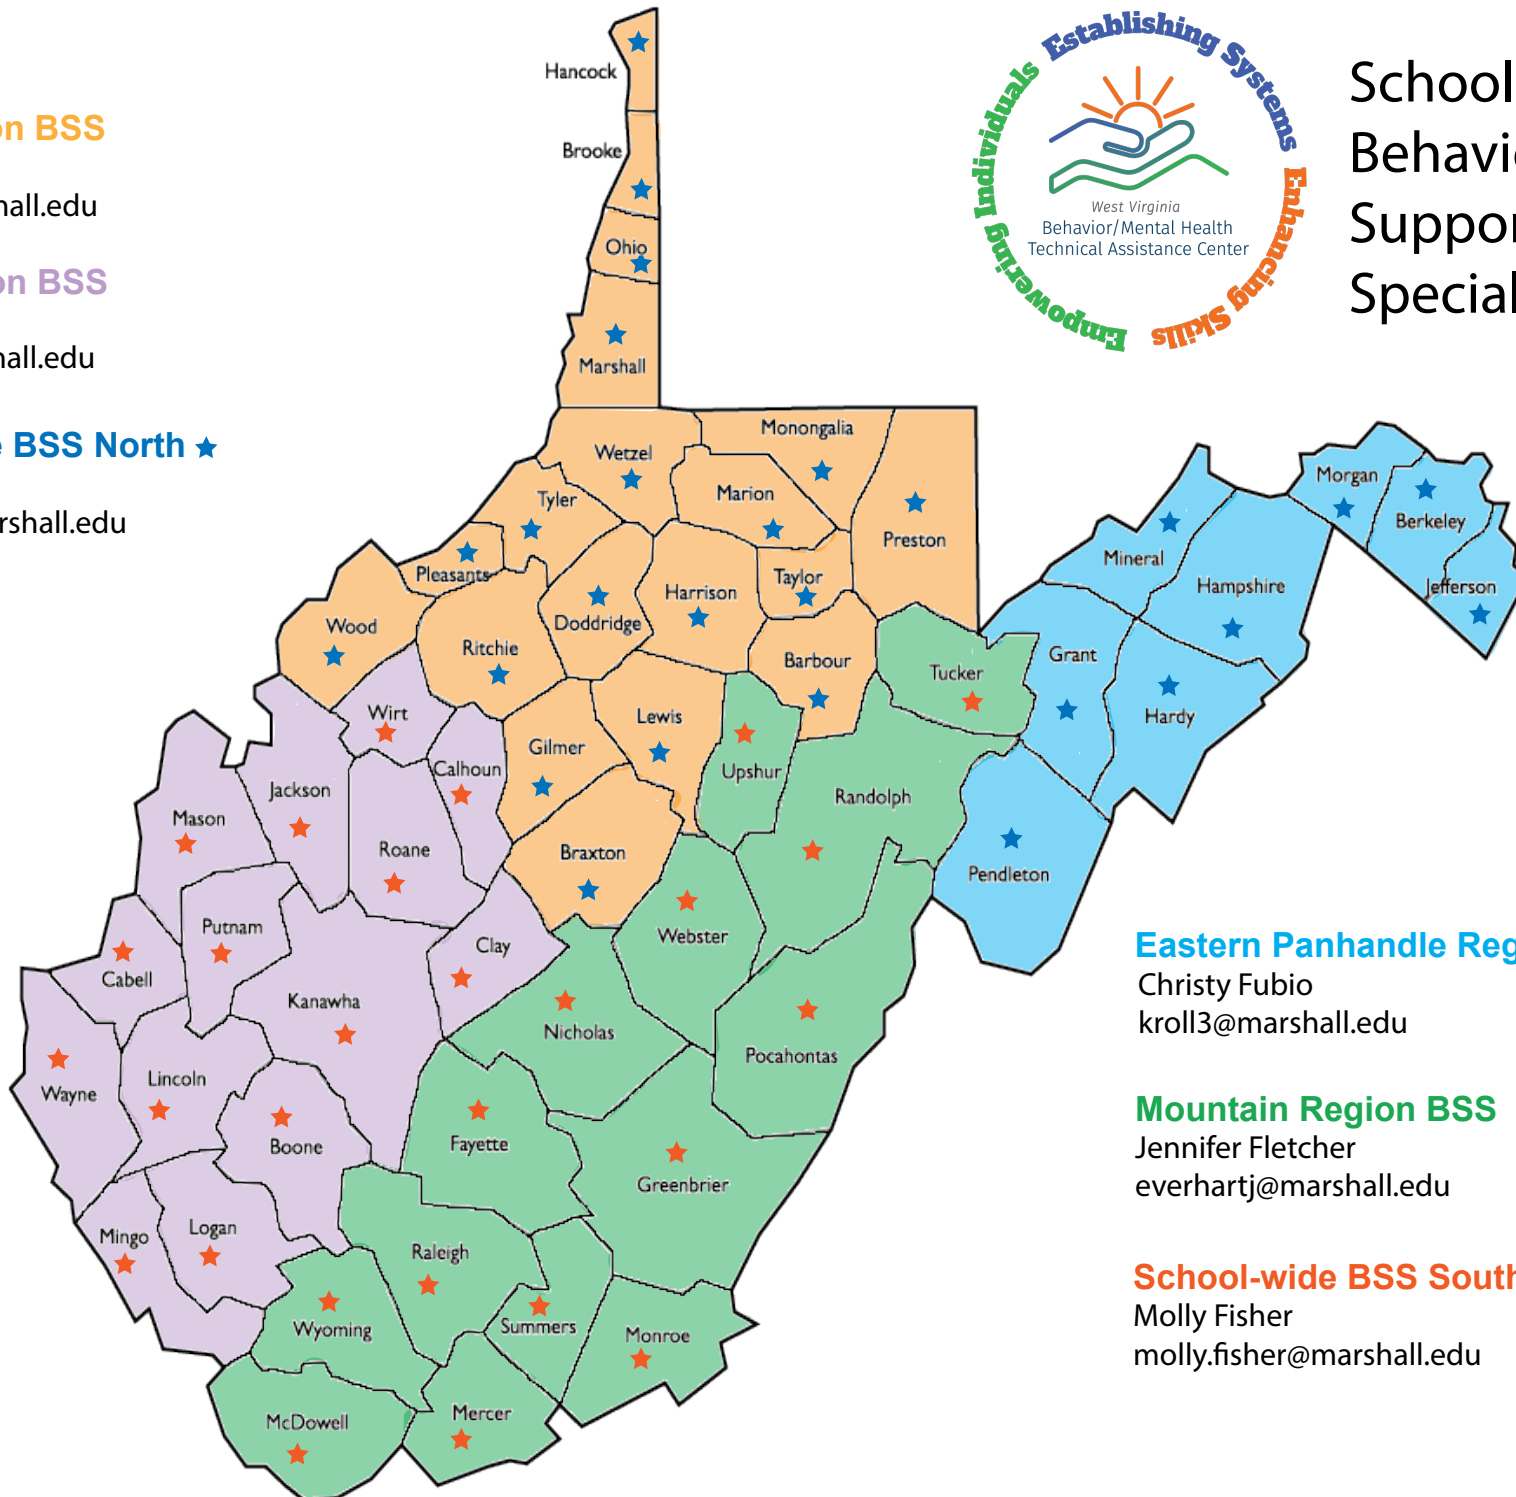

North Region BSS

Erin Aguilar
day137@marshall.edu

South Region BSS

Teryl Jones
joneste@marshall.edu

School-wide BSS North ★

Holly Blatt
holly.blatt@marshall.edu

School-wide Behavior Support Specialists

Eastern Panhandle Region BSS

Christy Fubio
kroll3@marshall.edu

Mountain Region BSS

Jennifer Fletcher
everhartj@marshall.edu

School-wide BSS South ★

Molly Fisher
molly.fisher@marshall.edu