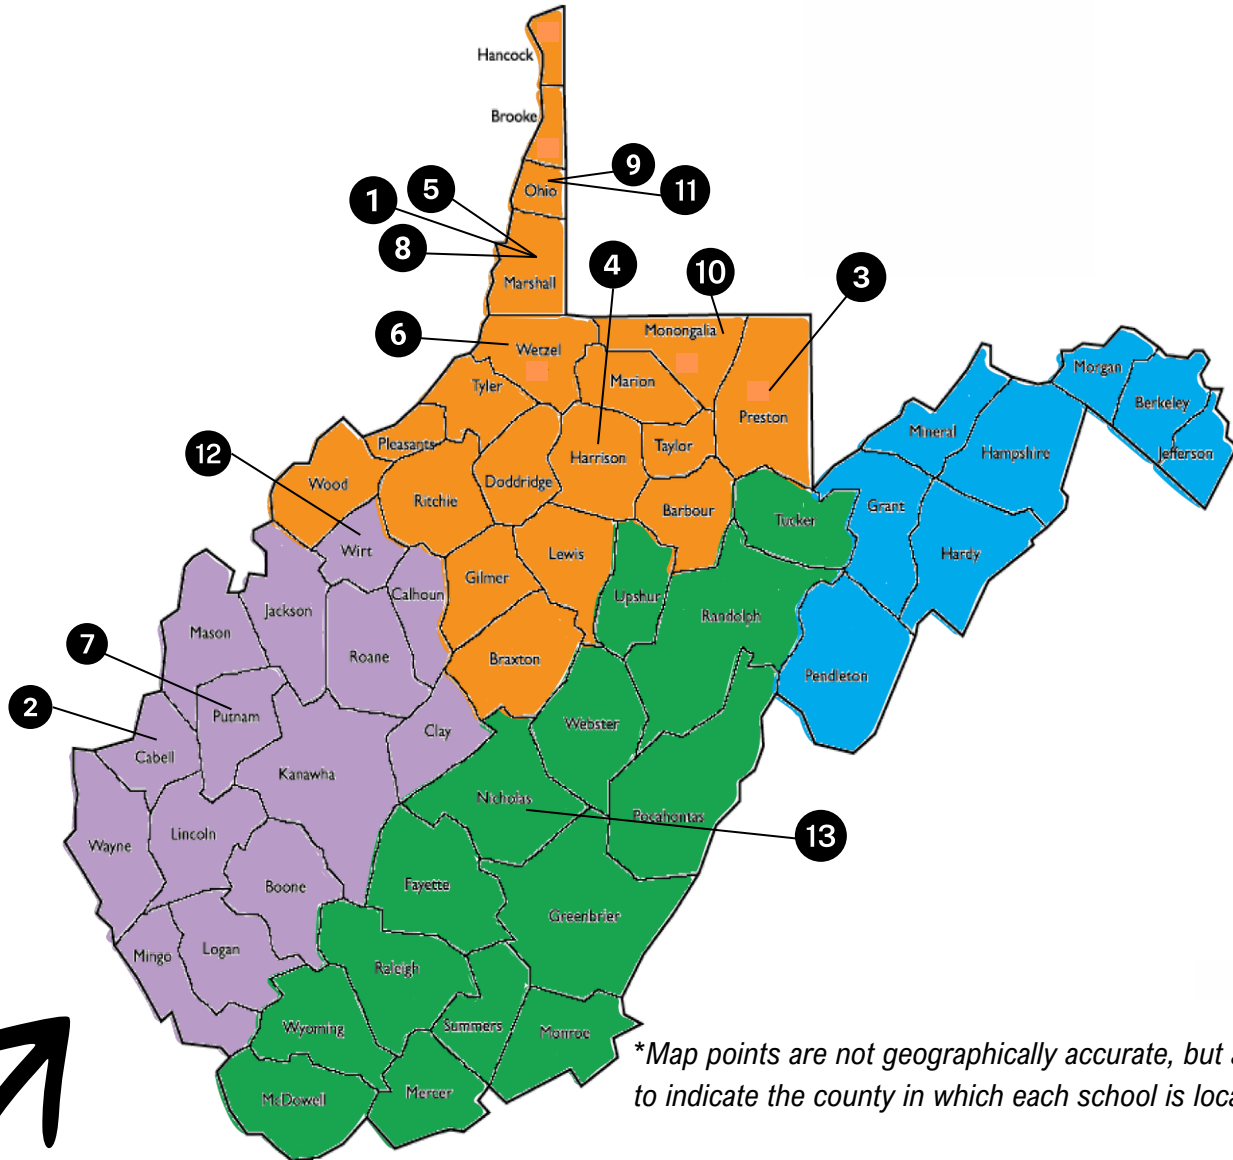

WV PBIS

2024 Model Schools

**Map points are not geographically accurate, but are meant to indicate the county in which each school is located.*

- 1. Central Elementary
- 2. Huntington East Middle
- 3. Kingwood Elementary
- 4. Lost Creek Elementary
- 5. Moundsville Middle
- 6. Paden City Elementary
- 7. Scott Teays Elementary

- 8. Sherrard Middle
- 9. Steenrod Elementary
- 10. Suncrest Elementary
- 11. Wheeling Park High
- 13. Zela Elementary